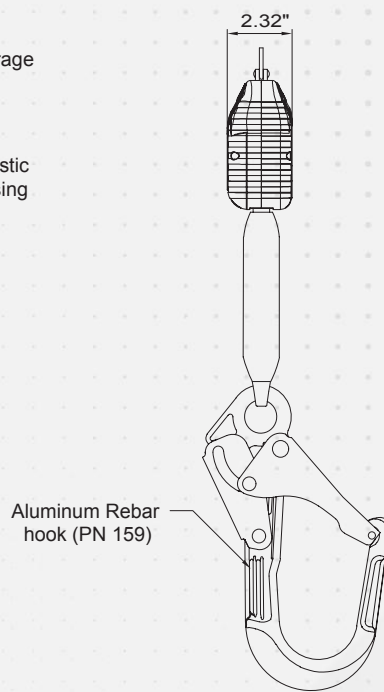

6' WEBBED SELF-RETRACTING LIFELINE WITH REBAR HOOK

Part Number: ELE06-SKREBAR

Our **Joey Lightweight™** line of self-retractable lifelines are ideal for rugged individual applications. They are compact, lightweight, and are the worker's choice for either single or twin retractables.

FRONT VIEW

SIDE VIEW

Tested as per ANSI Z359.14-2014 CLASS A

SPECIFICATIONS

Design

- ▶ Lightest available SRL in its range/class
- ▶ Robust and durable plastic casing
- ▶ Technora webbing with energy absorber
- ▶ Aluminum rebar hook at attachment end
- ▶ Quarter-turn locking steel carabiner (P169-SK) included

Length

- ▶ 6 ft. (Maximum)

Webbing

- ▶ Material: Technora webbing 13/16"
- ▶ Minimum breaking strength: 4,500 lbs.

Weight

- ▶ 2.68 lbs. ± 0.02 lbs.

Applicable Standards

- ▶ Meets or exceeds ANSI Z359.14-2014 CLASS A