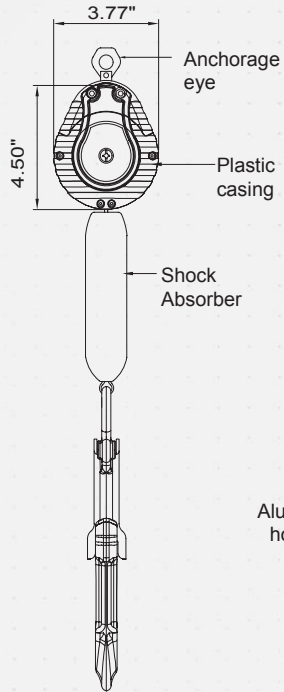

6' WEBBED SELF-RETRACTING LIFELINE WITH REBAR HOOK

Part Number: ELE06-SKREBAR

Our **Joey Lightweight™** line of self-retractable lifelines are ideal for rugged individual applications. They are compact, lightweight, and are the worker's choice for either single or twin retractables.

FRONT VIEW

SIDE VIEW

Tested as per ANSI Z359.14-2014 CLASS A

SPECIFICATIONS

Design

- ▶ Lightest available SRL in its range/class
- ▶ Robust and durable plastic casing
- ▶ Technora webbing with energy absorber
- ▶ Aluminum rebar hook at attachment end
- ▶ Quarter-turn locking steel carabiner (P169-SK) included

Length

- ▶ 6 ft. (Maximum)

Webbing

- ▶ Material: Technora webbing 13/16"
- ▶ Minimum breaking strength: 4,500 lbs.

Weight

- ▶ 2.68 lbs. ± 0.02 lbs.

Applicable Standards

- ▶ Meets or exceeds ANSI Z359.14-2014 CLASS A